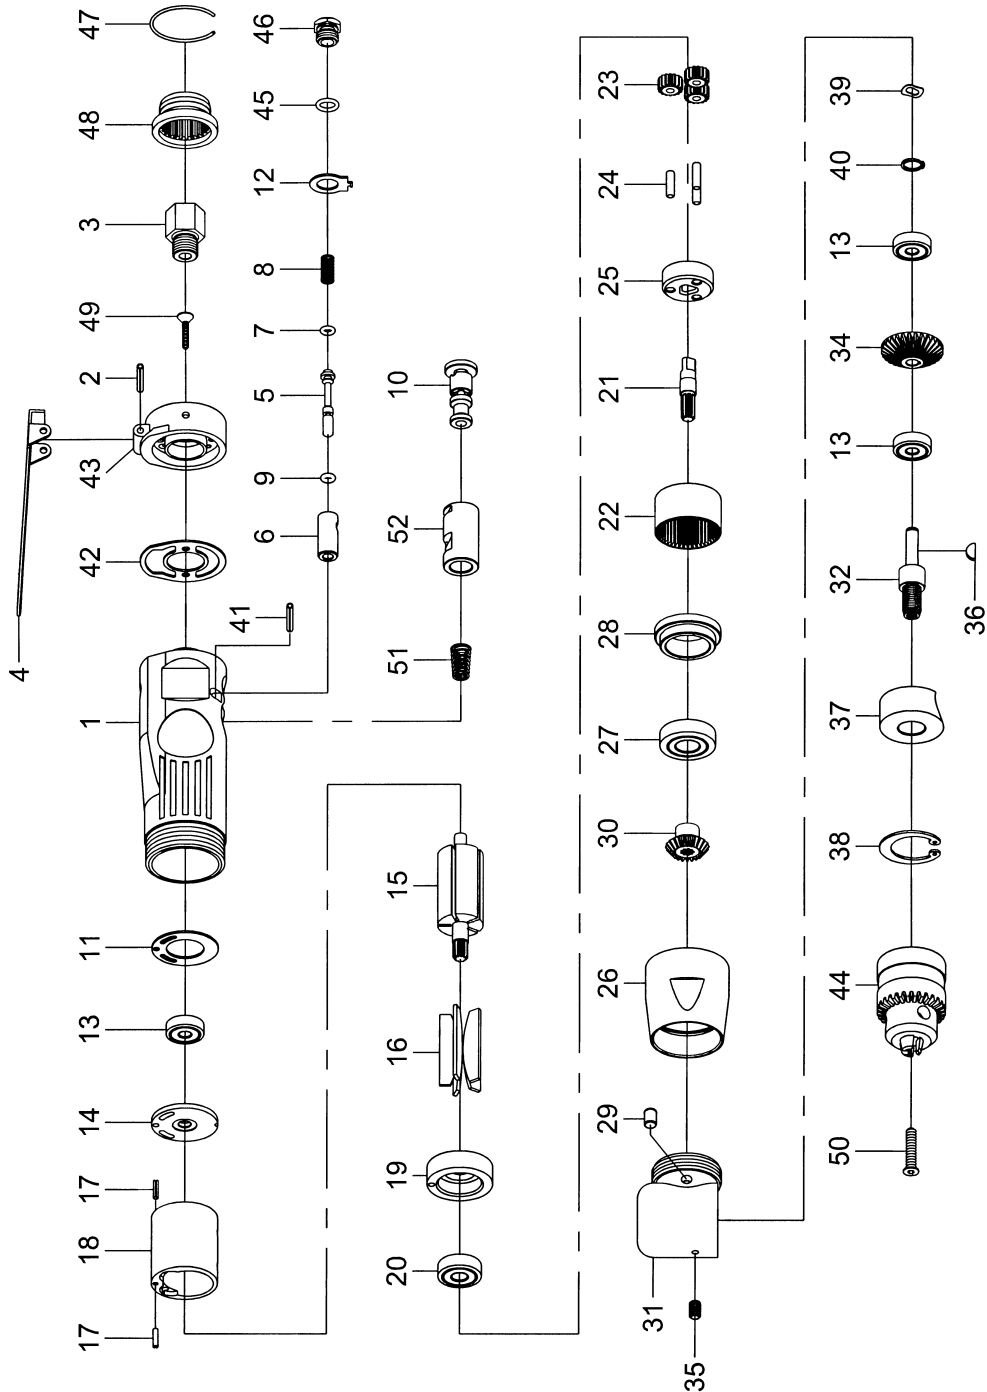

JET[®]

JSM-709R 3/8" Reversible Angle Drill

JET
 WMH Tool Group
 www.wmhtoolgroup.com

P.O. BOX 1349
 Auburn, WA 98071-1349
 e-mail jet@wmhtoolgroup.com

Phone: 253-351-6000
 Fax: 1-800-274-6840
M-JSM-709R 06/02

Parts List For The JSM-709R 3/8" Reversible Angle Drill

Index No.	Part No.	Description	Size	Qty.
1	SM-84201	Motor Housing		1
2	SM-30102	Spring Pin	3 x 24L	1
3	SM-70903R	Air Inlet		1
4	SM-84204	Throttle Lever		1
5	SM-84205	Valve Stem		1
6	SM-84206	Valve		1
7	SM-70907R	O-Ring	3.9 x 1.9	1
8	SM-70908R	Spring *		1
9	SM-70909R	O-Ring *	2 x 1.5	1
10	SM-84210	Reverse Lever		1
11	SM-70911R	Motor Gasket **		1
12	SM-84212	Reverse Retainer		1
13	BB-626ZZ	Ball Bearing	626ZZ	3
14	SM-70914R	End Plate		1
15	SM-70915R	Rotor		1
16	SM-70916R	Rotor Blades *		5
17	SM-70917R	Spring Pin	2.5 x 10L	2
18	SM-70918R	Cylinder		1
19	SM-70919R	Front End Plate		1
20	BB-608ZZ	Ball Bearing	608ZZ	1
21	SM-70921R	Shaft		1
22	SM-70922R	Internal Gear		1
23	SM-30123	Planet Gear **		3
24	SM-30124	Pin	4 x 13.8L	3
25	SM-70925R	Cage		1
26	SM-70926R	Lock Ring		1
27	BB-6001ZZ	Ball Bearing	6001ZZ	1
28	SM-70928R	Spacer		1
29	SM-70929R	Oil Cap	7/32"	1
30	SM-70930R	Pinion **		1
31	SM-70931R	Angle Housing		1
32	SM-70932R	Spindle		1
34	SM-70934R	Gear		1
35	TS-1521021	Set Screw	M4 x 6L	1
36	SM-70936R	Key		1
37	SM-70937R	Bearing Cap		1
38	SM-70938R	Retainer Ring	RTW-32	1
39	SM-70939R	Wave Washer	WW-6	1
40	SM-70940R	Retainer Ring	STW-6	1
41	SM-70941R	Spring Pin	3 x 18L	1
42	SM-70942R	Rear Gasket **		1
43	SM-84255	Rear Cover		1
44	SM-70535	Jacobs Chuck	3/8"	1
45	SM-40134	O-Ring *	P8	1
46	SM-84246	Throttle Valve Plug		1
47	SM-70947R	Retainer Ring	1.2 x 35	1
48	SM-70948R	Exhaust Deflector		1
49	SM-84249	Screw	M3 x 15L	2
50	SM-70530	Screw	M5 x 20L	1
51	SM-84251	Spring		1
52	SM-84252	Reverse Bushing		1

Note: Asterisks (*, **) designate which parts are included with the individual kits listed below.

..... RPK-709R..... Repair Kit * (includes 8, 9, 16, 45)
 RBK-709R..... Rebuild Kit ** (includes 11, 23, 30, 42)