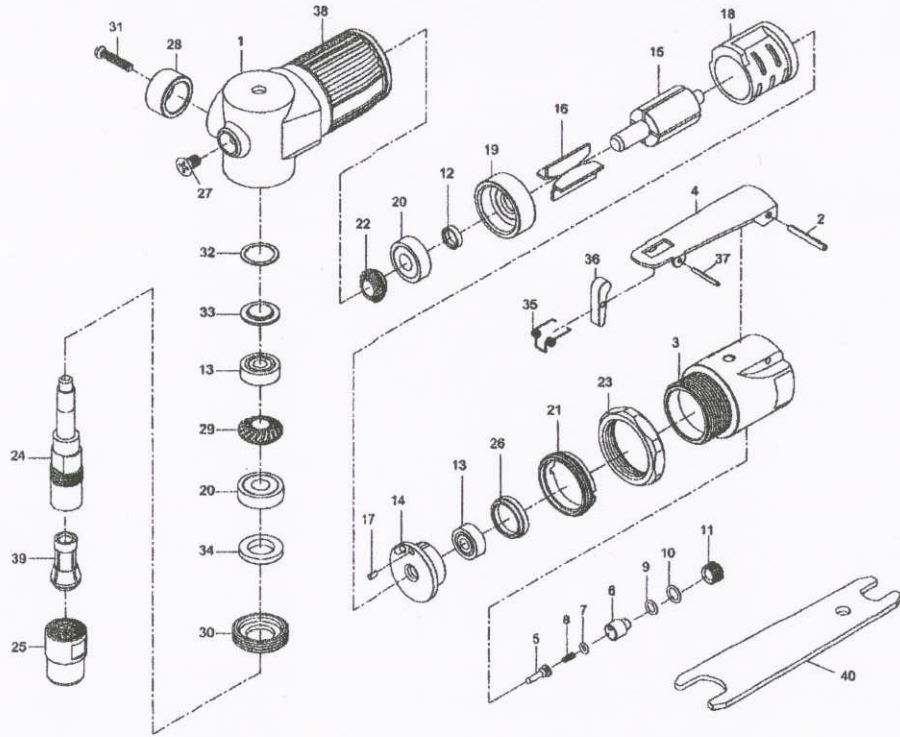

# MINI ANGLE DIE GRINDER

Index No.	Part No.	Description	Index No.	Part No.	Description
1	54201	Housing	21	54221	Lock Nut
2	30102	Spring Pin, 3x24L	22	54222	Pinion Gear
3	5J-542003	Valve Body	23	54223	Lock Ring
	51704A	Lever Assembly (contains index no. 4,36,37,38)	24	52224	Spindle
4	51704	Lever	25	54225	Collet Nut
5	5J-542005	Valve Stem	26	54226	Cap
6	5J-542006	Adjust Valve	27	54227	Screw, M5x8L
7	70107	O-Ring, 4.8x1.9	28	54229	Exhaust Cover
8	5J-542017	Spring	29	54230	Bevel Gear
9	40134	O-Ring, Ø7.8x Ø1.9	30	54231	Retainer
10	60307	O-Ring, Ø9.8x Ø2.4	31	54232	Screw, M4x20L
11	5J-542010	Throttle Valve Plug	32	54233	Packing
12	61012	Spacer	33	54234	Bearing Cover
13	BB-606ZZ	Ball Bearing, 606ZZ (2)	34	54235	Seal
14	54214	Rear End Plate	35	51541	Spring
15	54215	Rotor	36	51540	Lever Bar
16	54216	Rotor Blade (4)	37	51542	Spring Pin, 2x18L
17	70117	Spring Pin, 2.5x5L	38	54241	Rubber Grip
18	54218	Cylinder	39	51224	Collet
19	54219	Front End Plate	40	52227	Spanner (2)
20	BB-608ZZ	Ball Bearing, 608ZZ (2)			