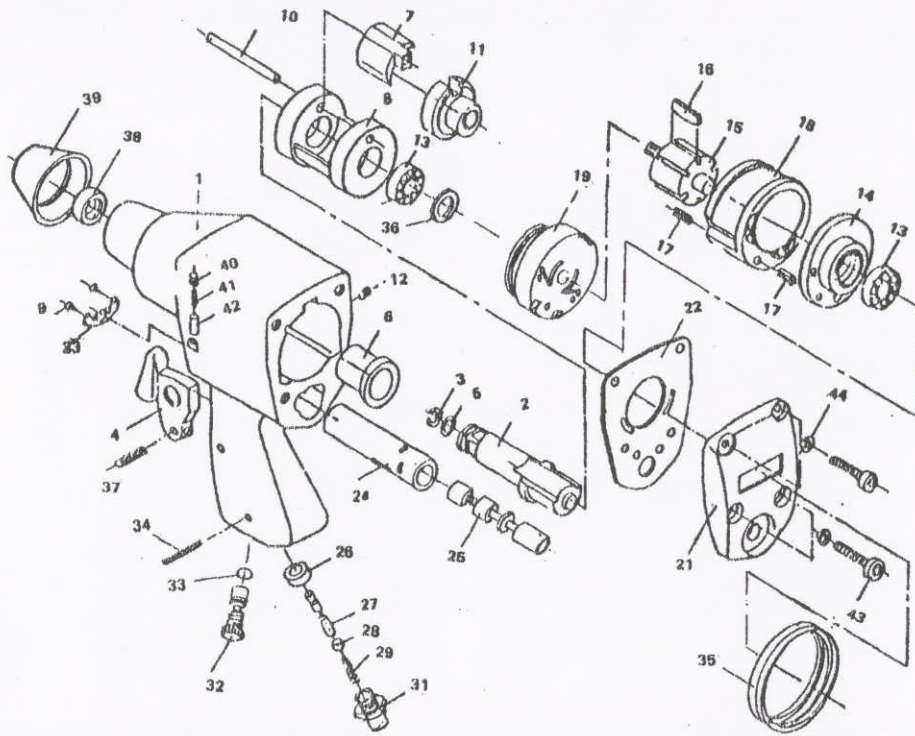

## JSM-403 1/2" Impact Wrench

Index No.	Parts No.	Description
1	40301	Housing
2	40302	Anvil(1/2"sq.)
3	40303	Anvil collar and Seal
4	40304	Trigger
5	40305	Oring
6	40306	Anvil Bushing
7	40307	Hammer Dog
8	40308	Hammer Cage
9	40309	Screw(2)
10	40310	Hammer Pin
11	40311	Drive Cam
12	40312	Screw
13	40313	Ball Bearing(2)
14	40314	Rear End Plate
15	40315	Rotor
16	40316	Rotor Blade(6)
17	40317	Pin(2)
18	40318	Cylinder
19	40319	Ront End Plate
21	40321	Rear Cover
22	40322	Rear Gasket

Index No.	Parts No.	Description
23	40323	Exhaust Deflector
24	40324	Valve Sleeve
25	40325	Reverse Valve
26	40326	Valve Seat
27	40327	Valve Stem
28	40328	Steel Ball
29	40329	Spring
31	40331	Hose Adapter
32	40332	Air Regulator
33	40333	Oring
34	40334	Pin
35	40335	Rubber
36	40336	Seal
37	40337	Pin
38	40338	Seal
39	40339	Protecting Rubber
40	40340	Screw
41	40341	Spring
42	40342	Pin
43	40343	Screw(4)
44	40344	Washer