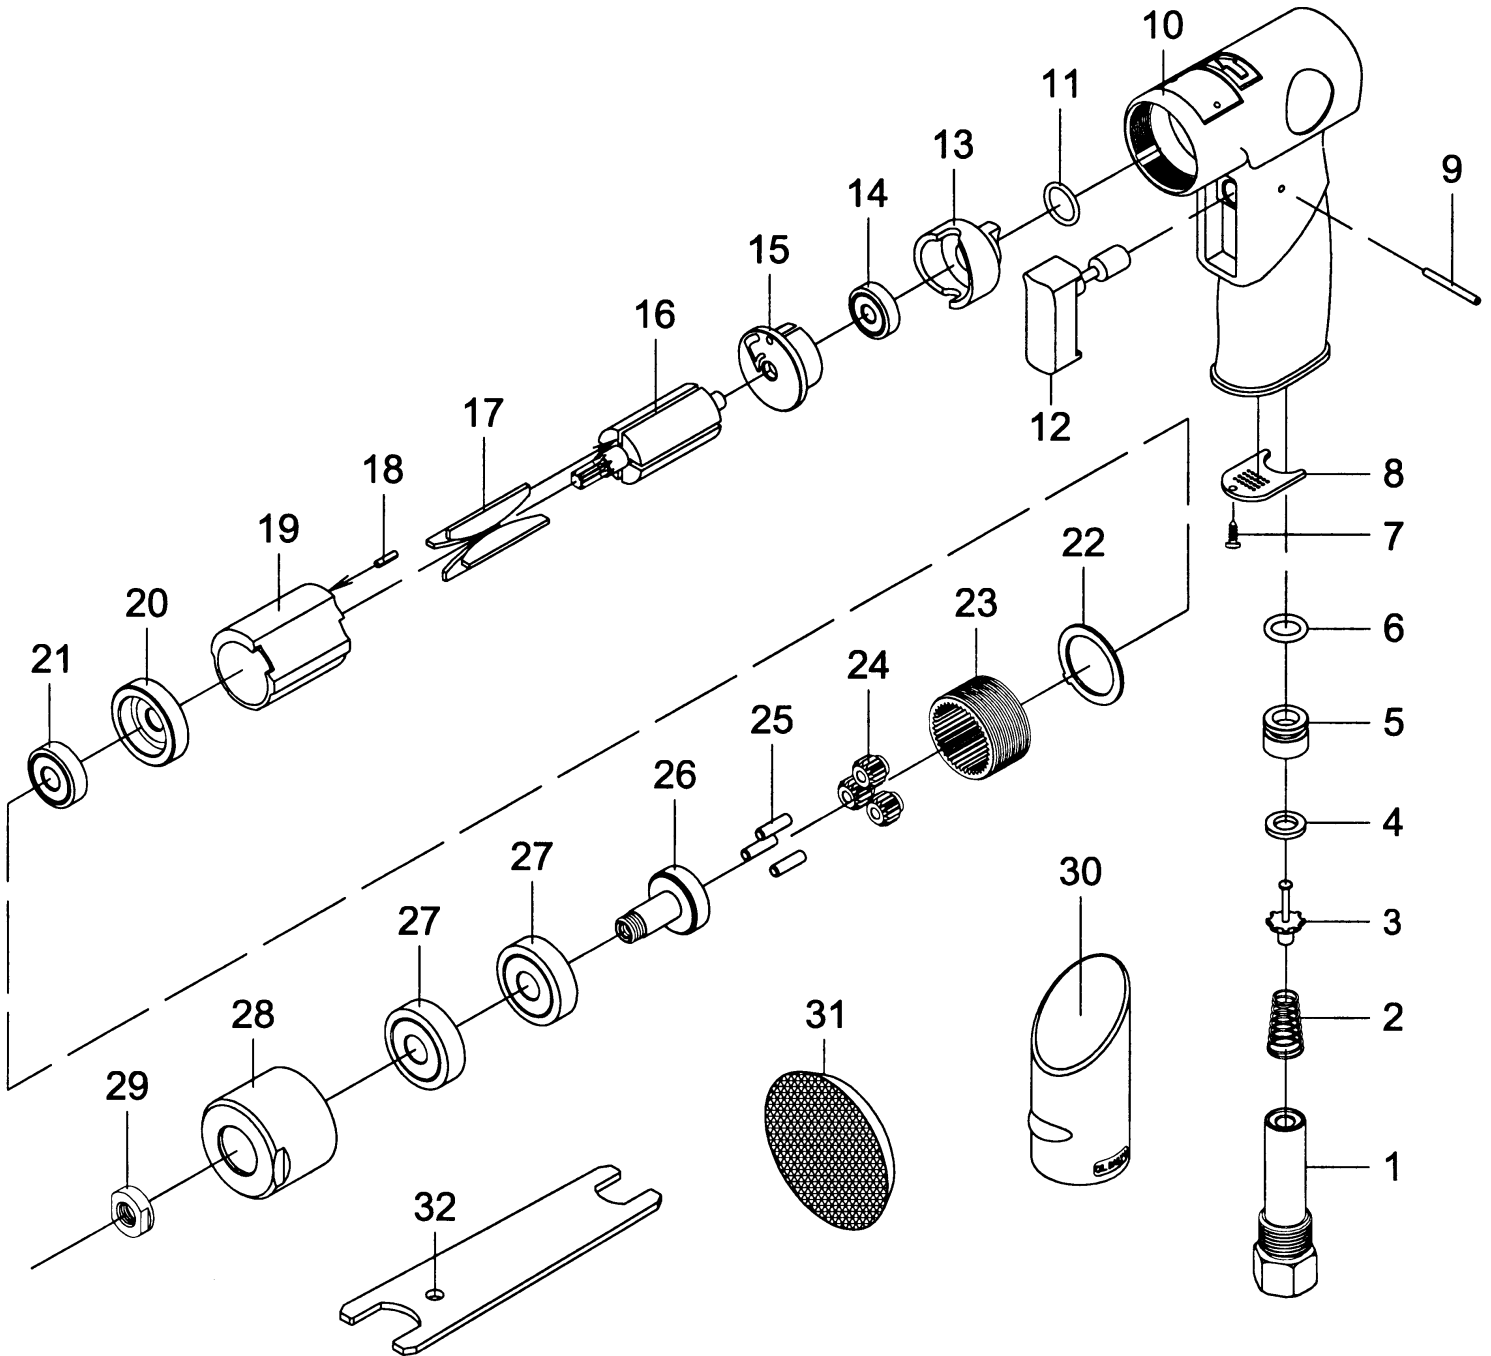

JET

EQUIPMENT & TOOLS

JSM-6004 Mini Polisher

JET EQUIPMENT & TOOLS, INC.

A WMH Company
www.jettools.com

P.O. BOX 1349
Auburn, WA 98071-1349
e-mail jet@jettools.com

Phone: 253-351-6000
Fax: 1-800-274-6840
M-JSM-6004 02/01

Parts List for the JSM-6004 Mini Polisher

Index No.	Part No.	Description	Size	Quantity
1	73103	Air Inlet		1
2	73108	Spring		1
3	500110	Valve Stem		1
4	73153	Rubber Spacer		1
5	73124	Valve		1
6	60307	O-Ring	9.8x2.4	1
7	40309	Screw	M3x8	1
8	600107	Diffuser		1
9	82202	Pin	2.5x25.8	1
10	600101	Motor Housing		1
11	72831	O-Ring	12.42x1.78	1
12	600104	Trigger		1
13	600106	Air Regulator		1
14	BB-626ZZ	Ball Bearing	626ZZ	1
15	30114	Rear End Plate		1
16	600415	Rotor		1
17	70616	Vanes		4
18	30117	Spring Pin	1.5x6	1
19	30118	Cylinder		1
20	600419	Front End Plate		1
21	BB-608ZZ	Ball Bearing	608ZZ	1
22	600108	Spacer		1
23	600422	Internal Gear		1
24	600423	Planet Gear		3
25	30124	Pin	4x13.8	3
26	600426	Work Spindle		1
27	BB-6200Z	Ball Bearing	6200Z	2
28	600432	Clamp Nut		1
29	72529	Spacer		1
30	600110	Rubber Grip		1
31	600327V	3" Pad		1
32	51228	Spanner		1
33	526740	3-1/2" Bonnet (77213) *		1
34	526741	3-1/2" Yellow Compound Pad (75543VC) *		1
35	526742	3-1/2" White Compound Pad (75653VC) *		1

* Signifies item not shown on breakdown

RPK-6001: Repair Kit includes parts 2, 6, 11, 17, 18

RBK-6004: Rebuild Kit includes parts 14, 21, 24, 27